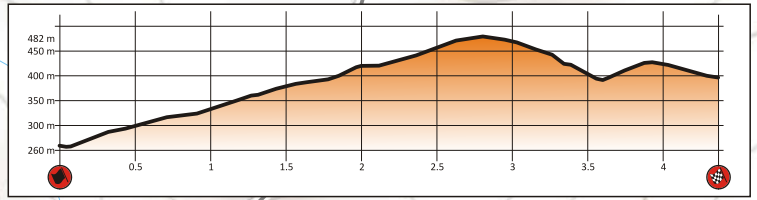

↓ ↑ S ALGERO

PUTIFIGARI

SP12

P

P

1,75

2,95

SP12

Thursday, June 11

Putifigari
SD-Shakedown
Km. 4,36

0 Km. Km. 0,5

Road Section Special Stage Spectator Access Spectator Area