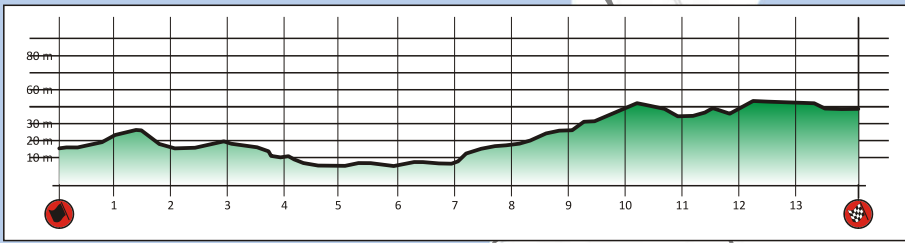

DAY1 Friday, June 12

Sinis - Mont'e Prama

SS07

Km. 14,08

SS7 h. 16:03

Chiusura SS - SS Closing SS7 h. 09:01

0 Km. Km. 1

Road Section

Special Stage

Spectator Access

Spectator Area

SIAMANNA RZ →